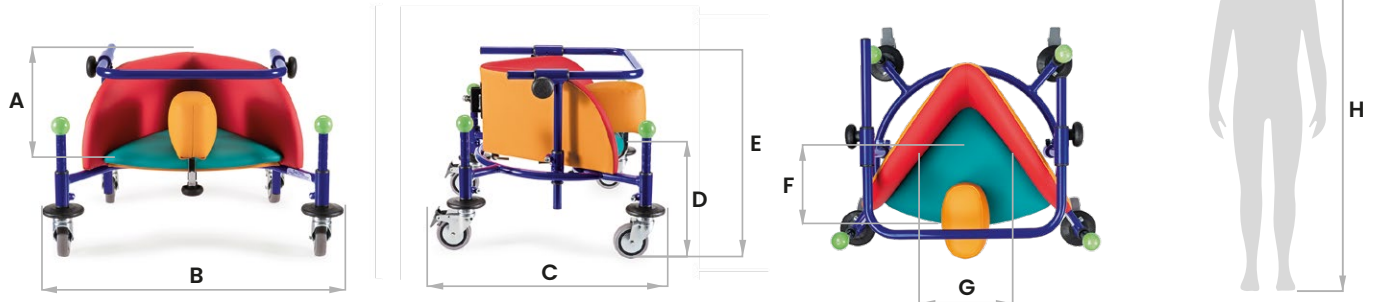

MARKED

DISTRIBUTOR/AGENT:	DATE OF ORDER:
	DATE OF DELIVERY:
	NAME OF THE ADDRESSEE/USER:

FEATURES

- **Frame** height-adjustable, made of steel painted with non-toxic epoxy paint.
- Fire-retardant **upholstery**.
- **Seat** triangular to hold the pelvis (seat/back at a 90° angle). It is padded and wrap-around, upholstered with strong, washable plastic.
- **Bumpers** elastic wall-protector bumpers and protective balls on the upper ends of the rods.
- **Wheels** 80 mm fully-swivelling, rolling on ball-bearings, 2 with brakes.
- **Handle bar** adjustable in both height and depth.
- **Abduction block** adjustable to contain the pelvis.

Attention!
Read carefully the user and maintenance manual

Please check off the interested products

BIRILLO 1 Extra Small

Frame colour: **blue**

Upholstery colours: **yellow-green-red**

BIRILLO 2 Small

BIRILLO 3 Medium

BIRILLO 4 Large

MEASURES

SIZE	Aid Weight	Turning Width	Max. Cap. Load	A	B	C	D	E	F	G	H
1	8,5 kg 18,7 lb	67 cm 26,3 in	30 kg 66,1 lb	18 cm 7 in	59 cm 23,2 in	50 cm 19,6 in	20-28 cm 7,8-11 in	34-48 cm 13,3-18,8 in	18 cm 7 in	22 cm 8,6 in	70-95 cm 27,5-37,4 in
2	10 kg 22 lb	73 cm 28,7 in	40 kg 88,1 lb	19 cm 7,4 in	65 cm 25,5 in	51 cm 20 in	23-31 cm 9-12,2 in	40-56 cm 15,7-22 in	20 cm 7,8 in	26 cm 10,2 in	85-105 cm 33,4-41,3 in
3	11 kg 24,2 lb	81 cm 31,8 in	50 kg 110,2 lb	21 cm 8,2 in	73 cm 28,7 in	59 cm 23,2 in	23-35 cm 9-13,7 in	40-65 cm 15,7-25,5 in	23 cm 9 in	30 cm 11,8 in	95-120 cm 37,4-47,2 in
4	12,8 kg 28,2 lb	89 cm 35 in	60 kg 132,2 lb	26 cm 10,2 in	78 cm 30,7 in	60 cm 23,6 in	22-40 cm 8,6-15,7 in	43-74 cm 16,9-29,1 in	30 cm 11,8 in	38 cm 14,9 in	110-140 cm 43,3-55,1 in